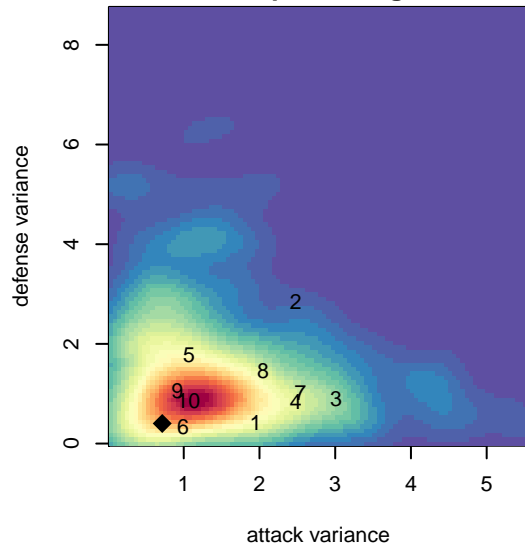

# RSA Elite Gold G04

Rainier Soccer Alliance  
, WA  
G04 total strength=814  
attack=1.1 defense=1  
fall league = PSPL Copa 1 – West U14

alt names used:  
RSA Elite G04 Christensen Gold  
RSA ELITE G04 GOLD

Venues played:  
2017 PCU Summer Classic Bronze  
2017 PSPL Copa 1 – West U14

**RSA Elite Gold G04**  
Dots are actual minus expected GF (blue circles) and GA (red triangles).  
Blue line is smoothed change in attack strength. Red is smoothed change in defense strength.

**attack and defense variance (black dot)  
relative to other teams  
and top 10 in region**

**attack and defense rating  
relative to others at age  
and all opponents in last 13 months**

**Performance relative to 13 month average**