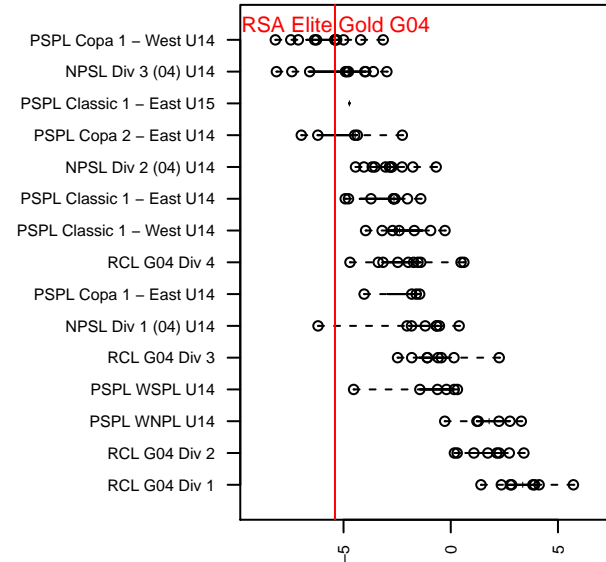

# RSA Elite Gold G04

Rainier Soccer Alliance  
, WA  
G04 total strength=814  
attack=1.1 defense=1  
fall league = PSPL Copa 1 – West U14

alt names used:  
RSA Elite G04 Christensen Gold  
RSA ELITE G04 GOLD

Venues played:  
2017 PCU Summer Classic Bronze  
2017 PSPL Copa 1 – West U14

**RSA Elite Gold G04**  
Dots are actual minus expected GF (blue circles) and GA (red triangles).  
Blue line is smoothed change in attack strength. Red is smoothed change in defense strength.

**attack and defense variance (black dot)  
relative to other teams  
and top 10 in region**

**attack and defense rating  
relative to others at age  
and all opponents in last 13 months**

**Performance relative to 13 month average**