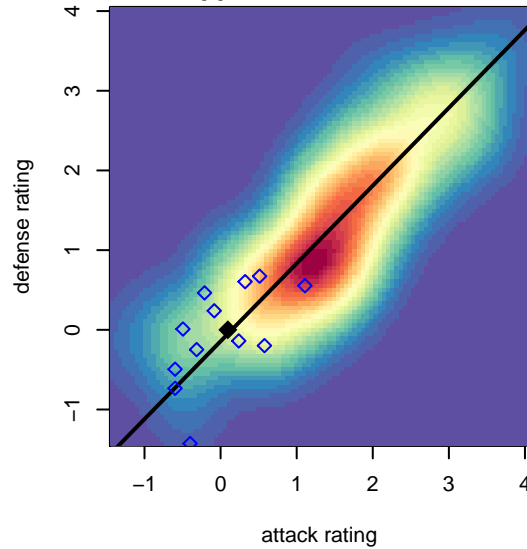

Venues played:  
2017 PCU Summer Classic Bronze  
2017 PSPL Copa 1 – West U14

**RSA Elite Gold G04**  
Dots are actual minus expected GF (blue circles) and GA (red triangles).  
Blue line is smoothed change in attack strength. Red is smoothed change in defense strength.

**attack and defense variance (black dot)  
relative to other teams  
and top 10 in region**

**attack and defense rating  
relative to others at age  
and all opponents in last 13 months**

**Performance relative to 13 month average**