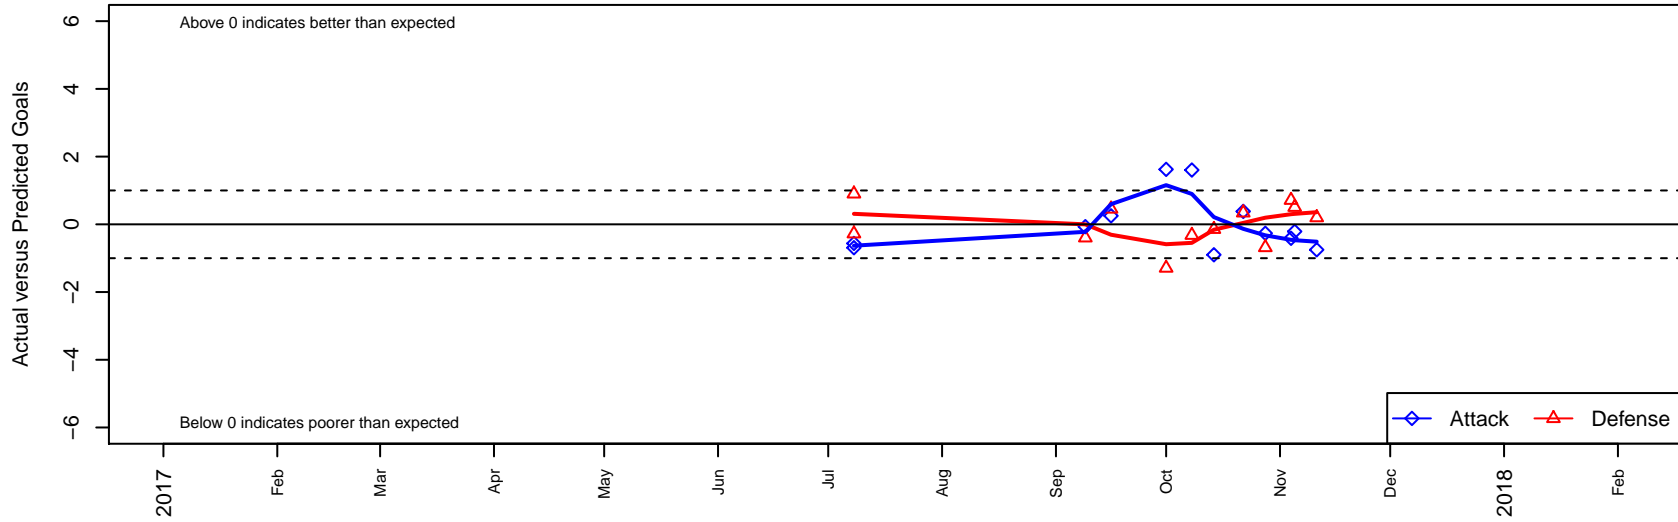

# RSA Elite Gold G04

Rainier Soccer Alliance  
, WA  
G04 total strength=814  
attack=1.1 defense=1  
fall league = PSPL Copa 1 – West U14

alt names used:  
RSA Elite G04 Christensen Gold  
RSA ELITE G04 GOLD

Venues played:  
2017 PCU Summer Classic Bronze  
2017 PSPL Copa 1 – West U14

**RSA Elite Gold G04**  
Dots are actual minus expected GF (blue circles) and GA (red triangles).  
Blue line is smoothed change in attack strength. Red is smoothed change in defense strength.

**attack and defense variance (black dot)  
relative to other teams  
and top 10 in region**

**attack and defense rating  
relative to others at age  
and all opponents in last 13 months**

**Performance relative to 13 month average**