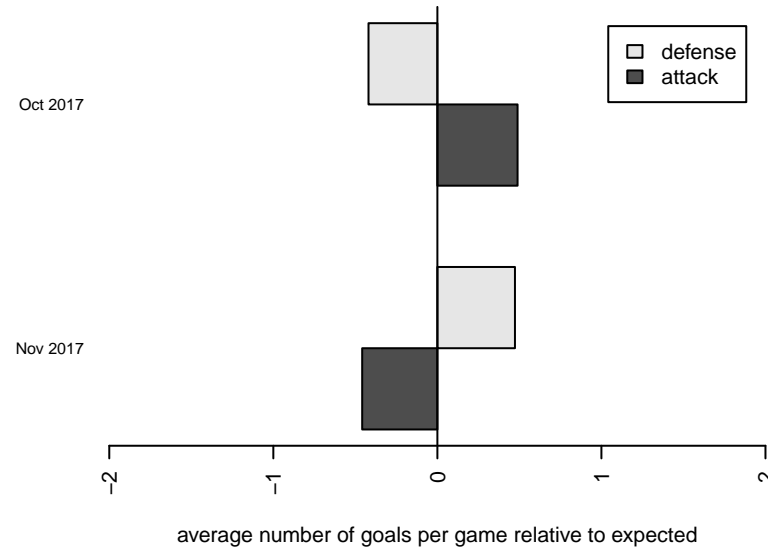

Performance relative to 13 month average